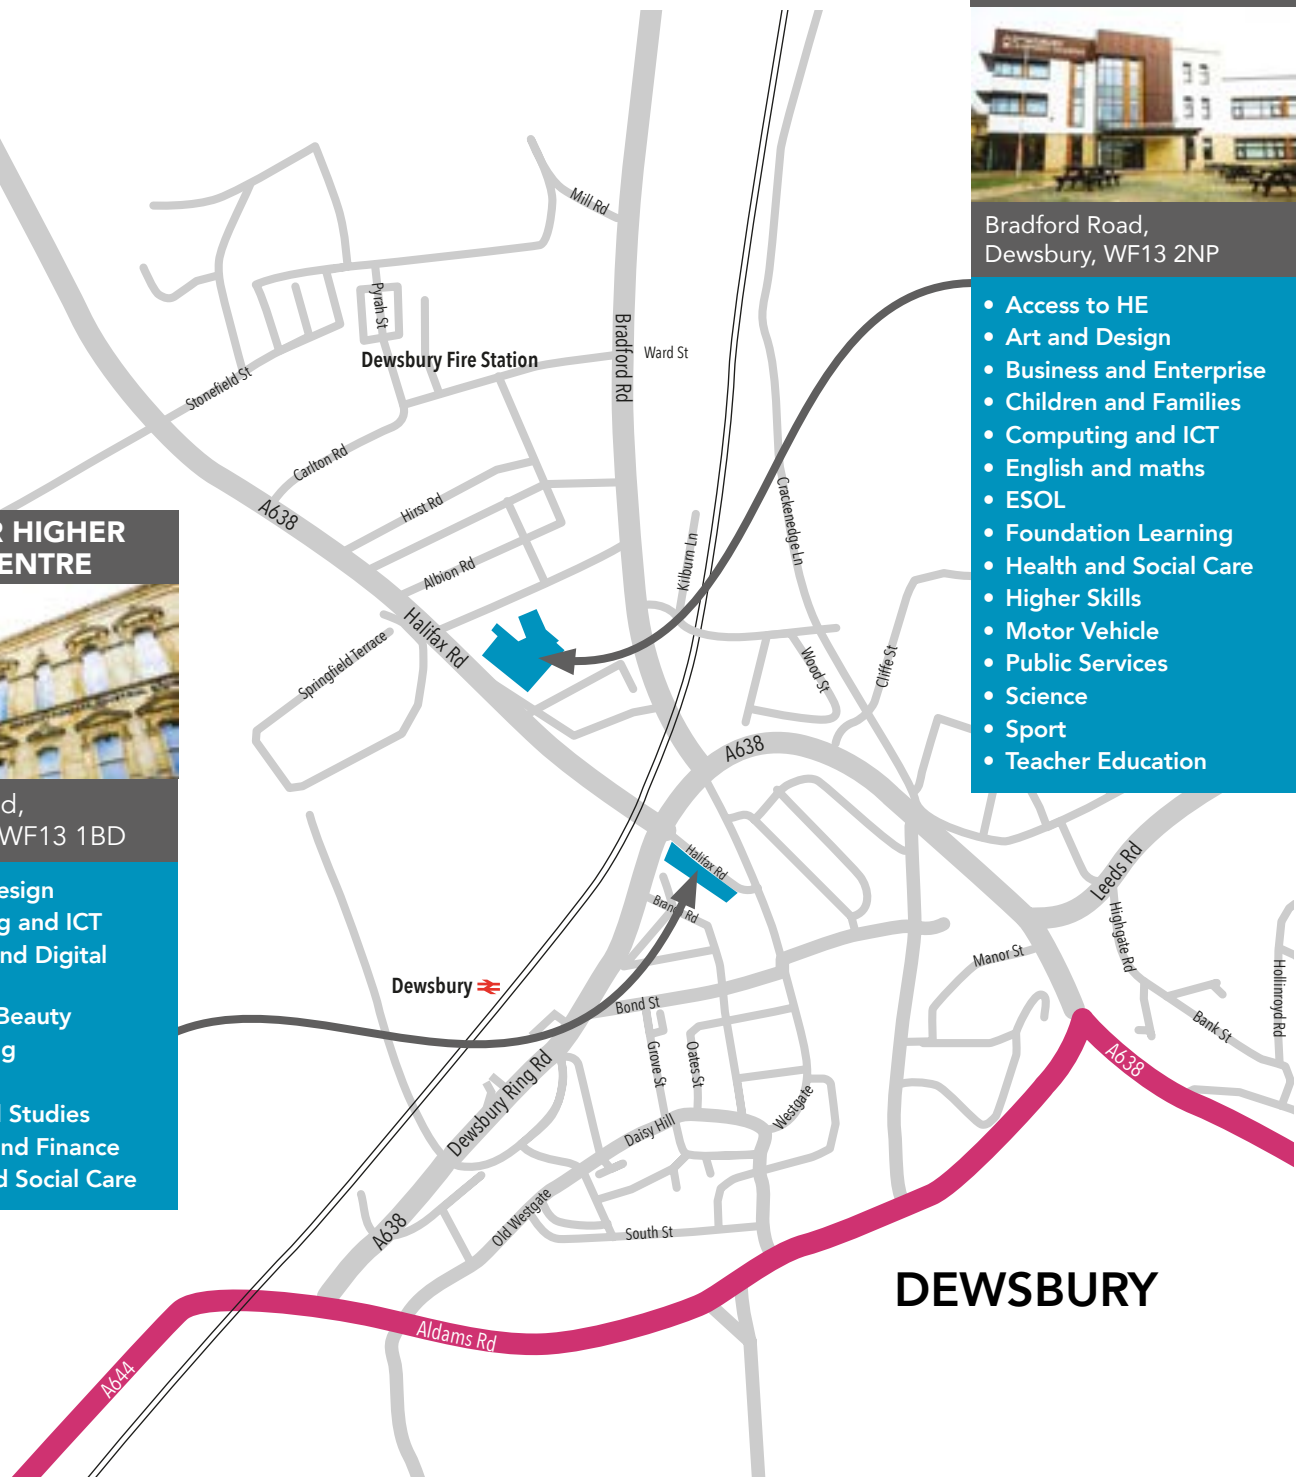

DEWSBURY CENTRES

SPRINGFIELD SIXTH FORM CENTRE

Bradford Road,
Dewsbury, WF13 2NP

- Access to HE
- Art and Design
- Business and Enterprise
- Children and Families
- Computing and ICT
- English and maths
- ESOL
- Foundation Learning
- Health and Social Care
- Higher Skills
- Motor Vehicle
- Public Services
- Science
- Sport
- Teacher Education

PIONEER HIGHER SKILLS CENTRE

Halifax Road,
Dewsbury, WF13 1BD

- Art and Design
- Computing and ICT
- Creative and Digital Media
- Hair and Beauty
- Counselling
- Teaching
- Childhood Studies
- Business and Finance
- Health and Social Care

DEWSBURY