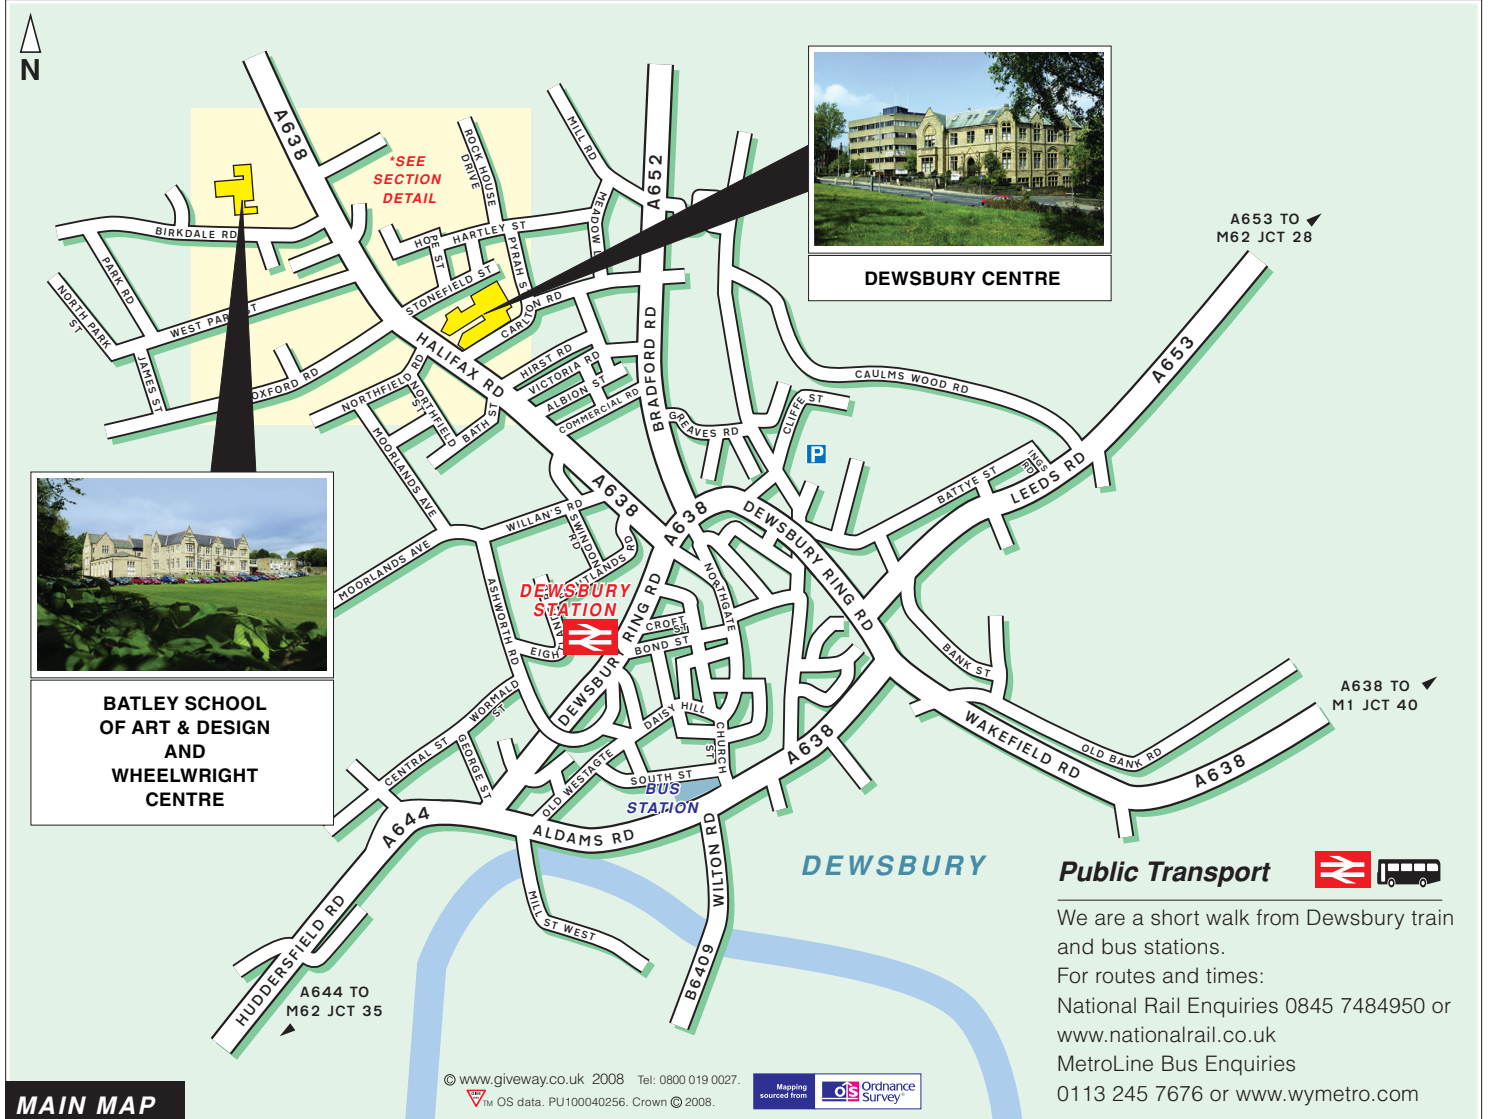

Tel: 01924 465916
Fax: 01924 457047
Email: info@dewsbury.ac.uk
Web: www.kirkleescollege.ac.uk

Tel: 01924 451649
Fax: 01924 457047
Email: info@dewsbury.ac.uk
Web: www.kirkleescollege.ac.uk